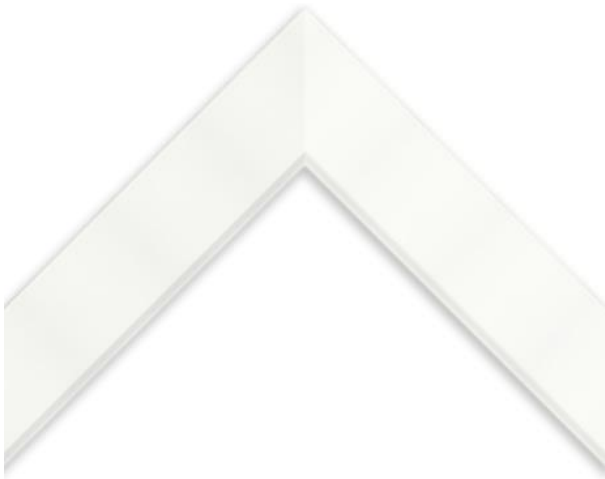

# SPECIFICATION SHEET

**FRAMED MIRROR**  
**MODEL#: FM 79963-21X40**

## FRAMED MIRRORS COLLECTION

- FEATURES:**
- ONE 21X40" HIGH RESOLUTION SILVER PLATE GLASS MIRROR SIZE W/ DECORATIVE FRAME.
  - "WALL HUGGER" HANGER FOR MOUNTING INCLUDED.
  - STANDARD MOUNTING STYLE IS VERTICAL. FOR HORIZONTAL, PLEASE SPECIFY WHEN ORDERING.
  - PACKED IN FOUR WALL (FOLDED DOUBLE WALL) CORRUGATION.
  - STYLE: MODERN
  - COLOR: WHITE
  - FINISH: MATTE

- MIRROR FINISHES:**
- FLAT POLISHED EDGE
  - BEVELED EDGE

**OVERALL SIZE DIMENSION: 25" WIDE X 44" HIGH X 1" DEEP**