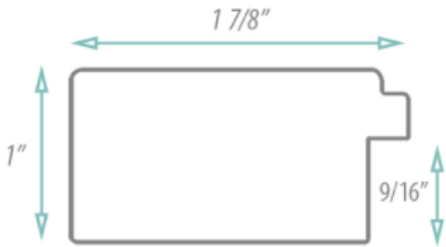

## FRAMED MIRRORS COLLECTION

- FEATURES:**
- ONE 21X40" HIGH RESOLUTION SILVER PLATE GLASS MIRROR SIZE W/ DECORATIVE FRAME.
  - "WALL HUGGER" HANGER FOR MOUNTING INCLUDED.
  - STANDARD MOUNTING STYLE IS VERTICAL. FOR HORIZONTAL, PLEASE SPECIFY WHEN ORDERING.
  - PACKED IN FOUR WALL (FOLDED DOUBLE WALL) CORRUGATION.
  - STYLE: MODERN
  - COLOR: WHITE
  - FINISH: MATTE

- MIRROR FINISHES:**
- FLAT POLISHED EDGE
  - BEVELED EDGE

**OVERALL SIZE DIMENSION: 25" WIDE X 44" HIGH X 1" DEEP**